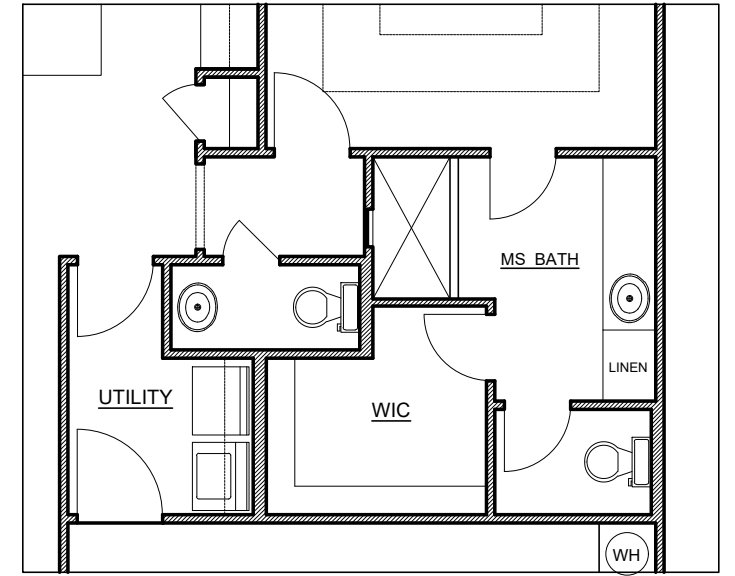

GARDEN TUB & SHOWER OPTION

GARDEN TUB / SHOWER COMBO

1/2 BATH OPTION

KNEE SPACE / DOUBLE SINK AVAILABLE