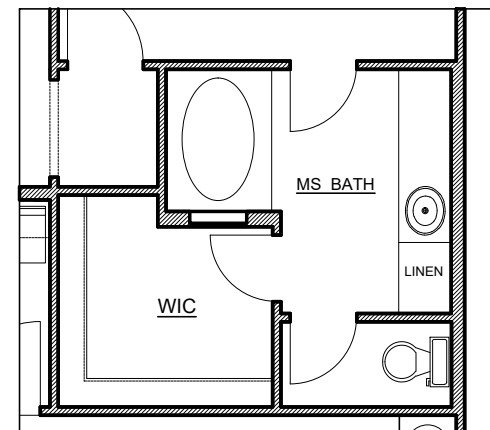

GARDEN TUB & SHOWER OPTION

GARDEN TUB / SHOWER COMBO

1/2 BATH OPTION

KNEE SPACE / DOUBLE SINK AVAILABLE