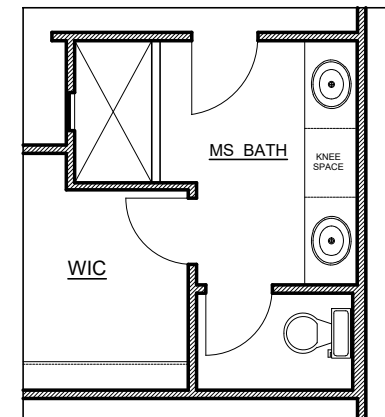

GARDEN TUB & SHOWER OPTION

GARDEN TUB / SHOWER COMBO

1/2 BATH OPTION

KNEE SPACE / DOUBLE SINK AVAILABLE